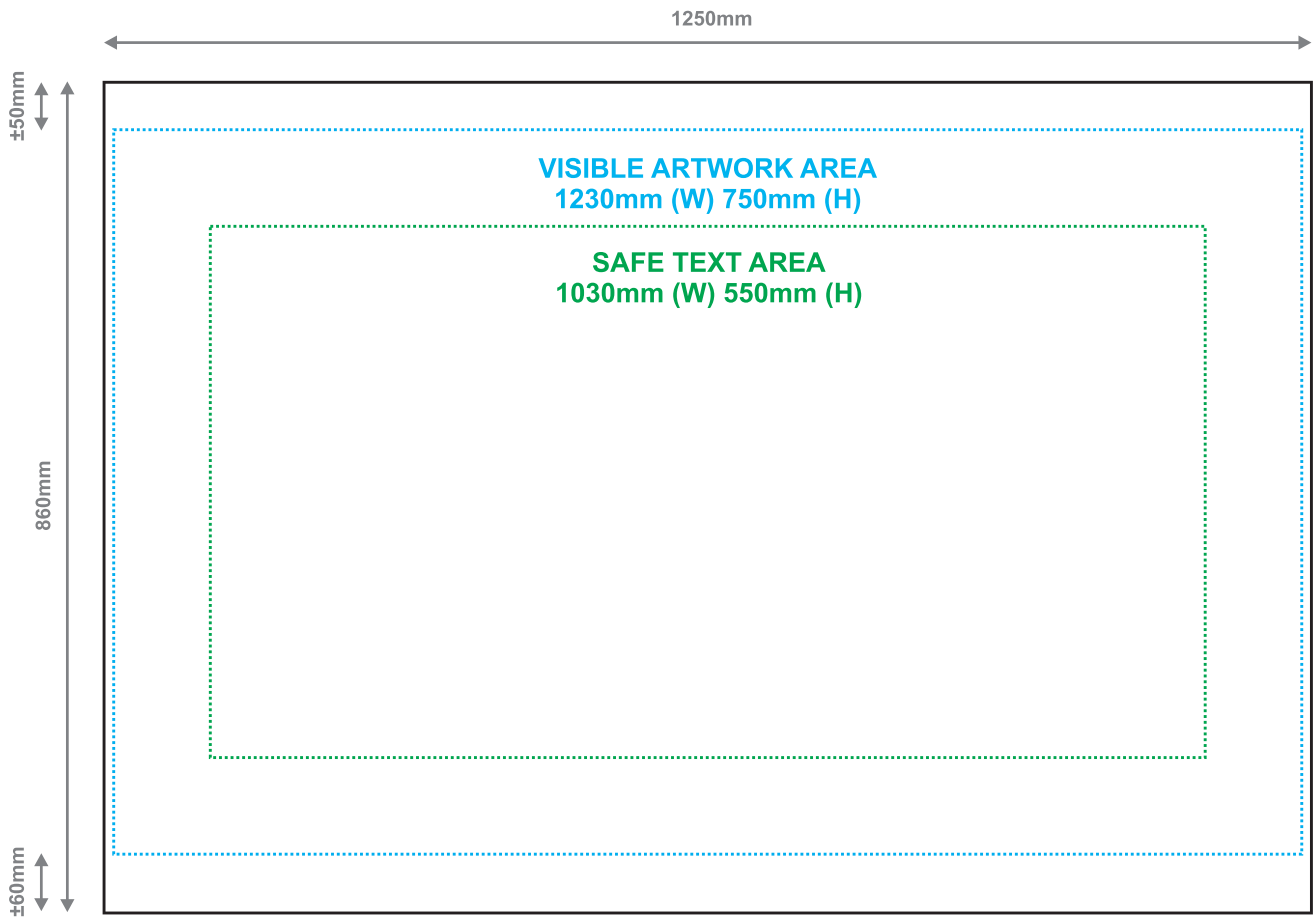

# PLEXIGLASS SIDE PANELS